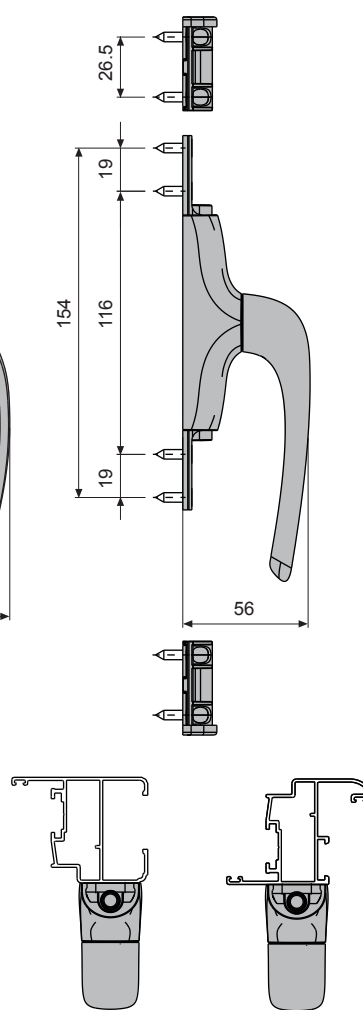

LOTHUS

CREMONE BOLT

 Made in Italy

fapim[®]
Life in evolution

1870		10
------	--	----

1872		10
1873		10

Art.1870

Art.1872

		
1889A	1000	10
1889B	1800	10
1889C	1400	10

		
1892A		50
1892AX		50
1892B		50
1892BX		50
1894		50

Art.1892A
Art.1892AX

Art.1892B
Art.1892BX

Art.1894

	
1893A	10

	
1893B	10

	
1893C	
	50